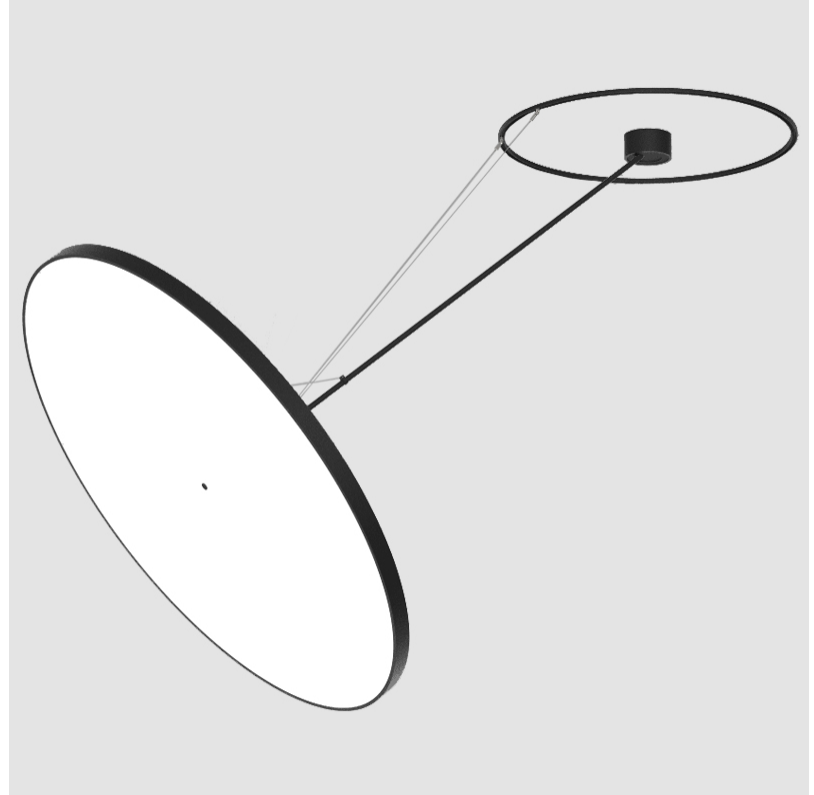

GENERAL

Series: Sign Diva Dancer
Subseries: Sign Diva Dancer
Brand: Prolicht
Division: Architectural
Mounting Type: Suspension
Mounting Location: Ceiling
Subcategory: Pendant

PHYSICAL

Shape: Round
Diameter (mm): 1100
Diameter (in): 43 5/16
Height (mm): 1620
Height (in): 63 3/4
Light Distribution: Adjustable / Direct
Weight (kg): 16
Weight (lbs): 35.2
Diffuser: PMMA - Opal / Micro-Prism / Sparkling Secret / Vintage Industrial
Fixture Finish: SSR / BKV / CWI / CRY / HAB / UFT / ITA / RUA / FTG / MYG / LOD / PUS / FRO / FUP / KIA / POP / BLS / SPG / MEY / GOH / GUM / CHC / COM / ABZ / JAG / OBR / MOS / ROR
Fixture Material: Extruded Aluminum / Steel

ELECTRICAL

Lamp Type: LED (Zhaga Standard)
Input Wattage (W): 169.4
Total Output Wattage (W): 135
Dimming: Tri-Mode (Non-Dimming and Phase Dimming (120Vac only) and 0-10V Dimming)
Driver Included: Yes
Driver Location: Integrated
Driver Type: Constant Current - Universal
Driver Class: Class 2
Input Voltage (V): 120 - 277
Constant Current (MA): 600

LED

Color Temperature (°K): 3000 / 3500 / 4000
Max. Delivered Lumen (lm): 19520 / 19933 / 20340
CRI: >90 CRI
Lamp Life (hrs): 50000

OPTICAL

Adjustability: Rotational Canopy 170°; Tilting Canopy ±50°; Tilting Head ±90°

RATINGS AND CERTIFICATIONS

Certified By: Certified for North American Standards
IP rating: IP20