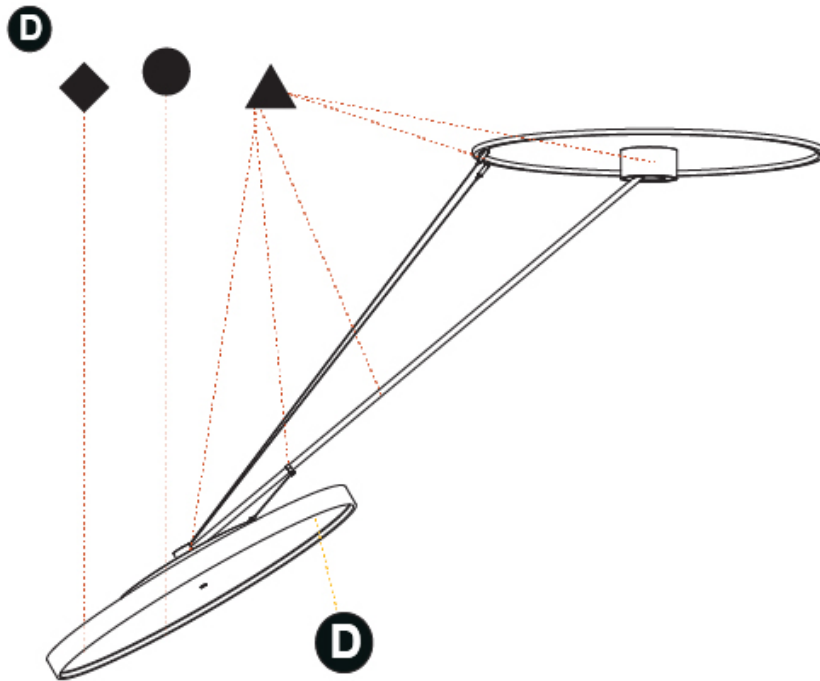

SIGN DIVA DANCER SUSPENSION

A30875-

PROJECT	_____
TYPE	_____
SPECIFIER	_____
QUANTITY	_____
DATE	_____