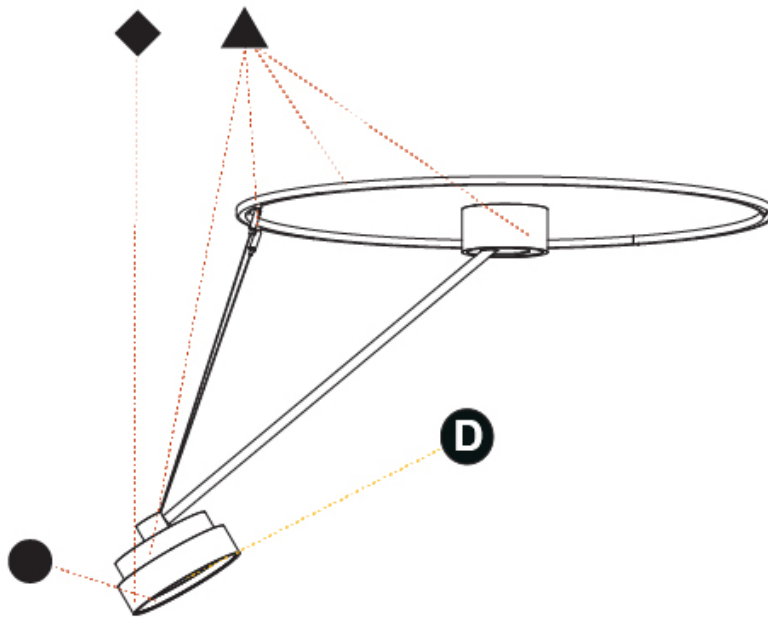

SIGN DIVA DANCER SUSPENSION

A30871-

PROJECT	_____
TYPE	_____
SPECIFIER	_____
QUANTITY	_____
DATE	_____

A