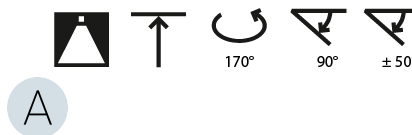

GENERAL

Series: Sign Diva Dancer
Subseries: Sign Diva Dancer Korona
Brand: Prolicht
Division: Architectural
Mounting Type: Suspension
Mounting Location: Ceiling
Subcategory: Pendant

PHYSICAL

Shape: Round
Diameter (mm): 850
Diameter (in): 33 7/16
Height (mm): 1620
Height (in): 63 3/4
Light Distribution: Adjustable / Direct
Weight (kg): 11.67
Weight (lbs): 25.67
Diffuser: PMMA - Opal / Micro-Prism / Sparkling Secret / Vintage Industrial
Fixture Finish: SSR / BKV / CWI / CRY / HAB / UFT / ITA / RUA / FTG / MYG / LOD / PUS / FRO / FUP / KIA / POP / BLS / SPG / MEY / GOH / GUM / CHC / COM / ABZ / JAG / OBR / MOS / ROR
Fixture Material: Extruded Aluminum / Steel

ELECTRICAL

Lamp Type: LED (Zhaga Standard)
Input Wattage (W): 96.8
Total Output Wattage (W): 76.8
Dimming: Tri-Mode (Non-Dimming and Phase Dimming (120Vac only) and 0-10V Dimming)
Driver Included: Yes
Driver Location: Integrated
Driver Type: Constant Current - Universal
Driver Class: Class 2
Input Voltage (V): 120 - 277
Constant Current (MA): 600

LED

Color Temperature (°K): 2700 / 3000 / 4000
Max. Delivered Lumen (lm): 11160 / 11388 / 11620
CRI: >90 CRI
Lamp Life (hrs): 50000

OPTICAL

Adjustability: Rotational Canopy 170°; Tilting Canopy ±50°; Tilting Head ±90°

RATINGS AND CERTIFICATIONS

Certified By: Certified for North American Standards
IP rating: IP20