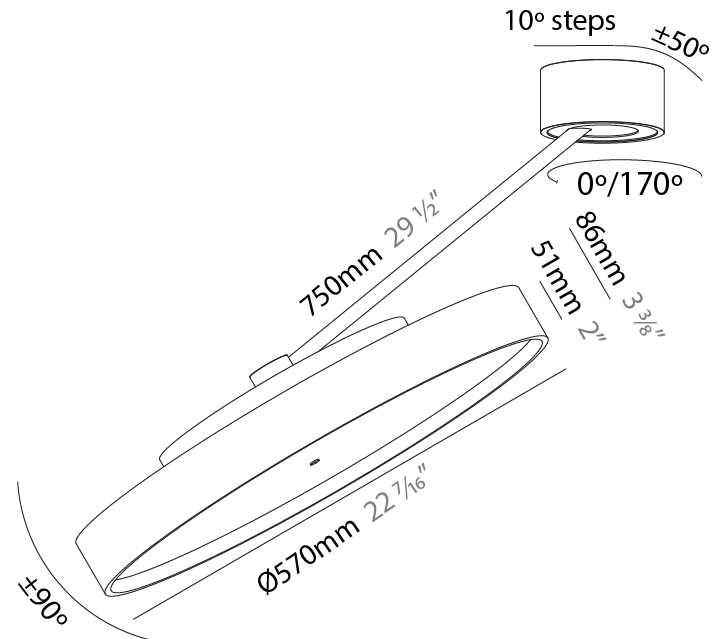

GENERAL

Series: Sign Diva Dancer
Subseries: Sign Diva Dancer Korona
Brand: Prolicht
Division: Architectural
Mounting Type: Suspension
Mounting Location: Ceiling
Subcategory: Pendant

PHYSICAL

Shape: Round
Diameter (mm): 570
Diameter (in): 22 ⁷/₁₆
Height (mm): 870
Depth (mm): 86
Height (in): 34 ¹/₄
Depth (in): 3 ³/₈
Light Distribution: Adjustable / Direct
Weight (kg): 5
Weight (lbs): 11.023
Diffuser: PMMA - Opal / Micro-Prism / Sparkling Secret / Vintage Industrial
Fixture Finish: SSR / BKV / CWI / CRY / HAB / UFT / ITA / RUA / FTG / MYG / LOD / PUS / FRO / FUP / KIA / POP / BLS / SPG / MEY / GOH / GUM / CHC / COM / ABZ / JAG / OBR / MOS / ROR
Fixture Material: Extruded Aluminum / Steel

ELECTRICAL

Lamp Type: LED (Zhaga Standard)
Input Wattage (W): 52.8
Total Output Wattage (W): 47.52
Dimming: Tri-Mode (Non-Dimming and Phase Dimming (120Vac only) and 0-10V Dimming)
Driver Included: Yes
Driver Location: Integrated
Driver Type: Constant Current - Universal
Driver Class: Class 2
Input Voltage (V): 120 - 277
Constant Current (MA): 350

LED

Color Temperature (*K): 2700 / 3000 / 3500 / 4000
Max. Delivered Lumen (lm): 5060 / 6320 / 6448 / 6580
CRI: >90 CRI
Lamp Life (hrs): 50000

OPTICAL

Adjustability: Rotational Canopy 170°; Tilting Canopy ±50°; Tilting Head ±90°

RATINGS AND CERTIFICATIONS

Certified By: Certified for North American Standards
IP rating: IP20