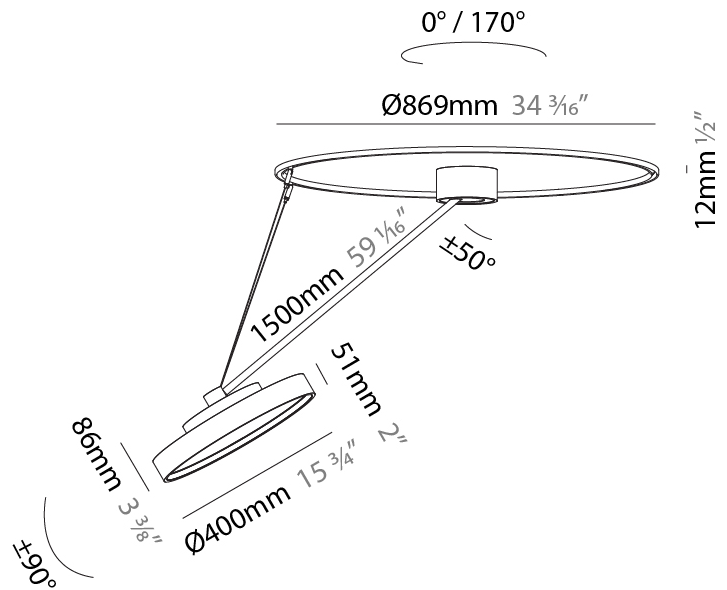

GENERAL

Series: Sign Diva Dancer
Subseries: Sign Diva Dancer
Brand: Prolicht
Division: Architectural
Mounting Type: Suspension
Mounting Location: Ceiling
Subcategory: Pendant

PHYSICAL

Shape: Round
Diameter (mm): 400
Diameter (in): 15 3/4
Height (mm): 1620
Height (in): 63 3/4
Light Distribution: Adjustable / Direct
Weight (kg): 4.5
Weight (lbs): 9.9
Diffuser: PMMA - Opal / Micro-Prism / Sparkling Secret / Vintage Industrial
Fixture Finish: SSR / BKV / CWI / CRY / HAB / UFT / ITA / RUA / FTG / MYG / LOD / PUS / FRO / FUP / KIA / POP / BLS / SPG / MEY / GOH / GUM / CHC / COM / ABZ / JAG / OBR / MOS / ROR
Fixture Material: Extruded Aluminum / Steel

ELECTRICAL

Lamp Type: LED (Zhaga Standard)
Input Wattage (W): 19.8
Total Output Wattage (W): 18
Dimming: Tri-Mode (Non-Dimming and Phase Dimming (120Vac only) and 0-10V Dimming)
Driver Included: Yes
Driver Location: Integrated
Driver Type: Constant Current - Universal
Driver Class: Class 2
Input Voltage (V): 120 - 277
Constant Current (MA): 500

LED

Color Temperature (°K): 2700 / 3000 / 3500 / 4000
Max. Delivered Lumen (lm): 1807 / 1943 / 1951 / 1991
Nominal Lumen (lm): 2250 / 2420 / 2430 / 2480
CRI: >90 CRI
Lamp Life (hrs): 50000

OPTICAL

Adjustability: Rotational Canopy 170°; Tilting Canopy ±50°; Tilting Head ±90°

RATINGS AND CERTIFICATIONS

Certified By: Certified for North American Standards
IP rating: IP20