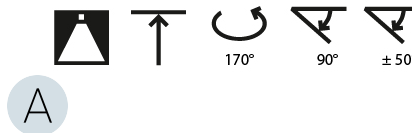

GENERAL

Series: Sign Diva Dancer
Subseries: Sign Diva Dancer
Brand: Prolicht
Division: Architectural
Mounting Type: Suspension
Mounting Location: Ceiling
Subcategory: Pendant

PHYSICAL

Shape: Round
Diameter (mm): 1100
Diameter (in): 43 ⁷/₁₆
Height (mm): 870
Height (in): 34 ¹/₄
Light Distribution: Adjustable / Direct
Weight (kg): 15.8
Weight (lbs): 34.76
Diffuser: PMMA - Opal / Micro-Prism / Sparkling Secret / Vintage Industrial
Fixture Finish: SSR / BKV / CWI / CRY / HAB / UFT / ITA / RUA / FTG / MYG / LOD / PUS / FRO / FUP / KIA / POP / BLS / SPG / MEY / GOH / GUM / CHC / COM / ABZ / JAG / OBR / MOS / ROR
Fixture Material: Extruded Aluminum / Steel

ELECTRICAL

Lamp Type: LED (Zhaga Standard)
Input Wattage (W): 169.4
Total Output Wattage (W): 135
Dimming: Tri-Mode (Non-Dimming and Phase Dimming (120Vac only) and 0-10V Dimming)
Driver Included: Yes
Driver Location: Integrated
Driver Type: Constant Current - Universal
Driver Class: Class 2
Input Voltage (V): 120 - 277
Constant Current (MA): 600

LED

Color Temperature (°K): 3000 / 3500 / 4000
Max. Delivered Lumen (lm): 19520 / 19933 / 20340
CRI: >90 CRI
Lamp Life (hrs): 50000

OPTICAL

Adjustability: Rotational Canopy 170°; Tilting Canopy ±50°; Tilting Head ±90°

RATINGS AND CERTIFICATIONS

Certified By: Certified for North American Standards
IP rating: IP20