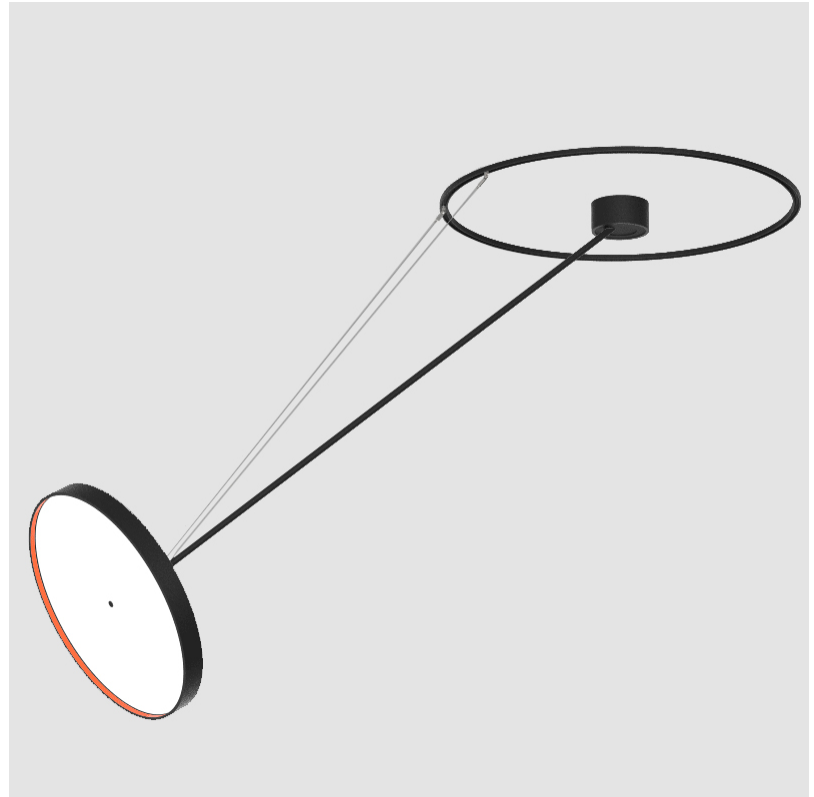

GENERAL

Series: Sign Diva Dancer
Subseries: Sign Diva Dancer Korona
Brand: Prolicht
Division: Architectural
Mounting Type: Suspension
Mounting Location: Ceiling
Subcategory: Pendant

PHYSICAL

Shape: Round
Diameter (mm): 570
Diameter (in): 22 ⁷/₁₆
Height (mm): 1620
Height (in): 63 ³/₄
Light Distribution: Adjustable / Direct
Weight (kg): 4.5
Weight (lbs): 9.9
Diffuser: PMMA - Opal / Micro-Prism / Sparkling Secret / Vintage Industrial
Fixture Finish: SSR / BKV / CWI / CRY / HAB / UFT / ITA / RUA / FTG / MYG / LOD / PUS / FRO / FUP / KIA / POP / BLS / SPG / MEY / GOH / GUM / CHC / COM / ABZ / JAG / OBR / MOS / ROR
Fixture Material: Extruded Aluminum / Steel

ELECTRICAL

Lamp Type: LED (Zhaga Standard)
Input Wattage (W): 58.3
Total Output Wattage (W): 46.9
Dimming: Tri-Mode (Non-Dimming and Phase Dimming (120Vac only) and 0-10V Dimming)
Driver Included: Yes
Driver Location: Integrated
Driver Type: Constant Current - Universal
Driver Class: Class 2
Input Voltage (V): 120 - 277
Constant Current (MA): 350

LED

Color Temperature (°K): 2700 / 3000 / 4000
Max. Delivered Lumen (lm): 5060 / 6320 / 6580
CRI: >90 CRI
Lamp Life (hrs): 50000

OPTICAL

Adjustability: Rotational Canopy 170°; Tilting Canopy ±50°; Tilting Head ±90°

RATINGS AND CERTIFICATIONS

Certified By: Certified for North American Standards
IP rating: IP20