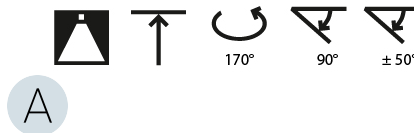

GENERAL

Series: Sign Diva Dancer
Subseries: Sign Diva Dancer
Brand: Prolicht
Division: Architectural
Mounting Type: Suspension
Mounting Location: Ceiling
Subcategory: Pendant

PHYSICAL

Shape: Round
Diameter (mm): 1100
Diameter (in): 43 5/16
Height (mm): 1620
Height (in): 63 3/4
Light Distribution: Adjustable / Direct
Weight (kg): 16
Weight (lbs): 35.2
Diffuser: PMMA - Opal / Micro-Prism / Sparkling Secret / Vintage Industrial
Fixture Finish: SSR / BKV / CWI / CRY / HAB / UFT / ITA / RUA / FTG / MYG / LOD / PUS / FRO / FUP / KIA / POP / BLS / SPG / MEY / GOH / GUM / CHC / COM / ABZ / JAG / OBR / MOS / ROR
Fixture Material: Extruded Aluminum / Steel

ELECTRICAL

Lamp Type: LED (Zhaga Standard)
Input Wattage (W): 169.4
Total Output Wattage (W): 135
Dimming: Tri-Mode (Non-Dimming and Phase Dimming (120Vac only) and 0-10V Dimming)
Driver Included: Yes
Driver Location: Integrated
Driver Type: Constant Current - Universal
Driver Class: Class 2
Input Voltage (V): 120 - 277
Constant Current (MA): 600

LED

Color Temperature (°K): 3000 / 3500 / 4000
Max. Delivered Lumen (lm): 19520 / 19933 / 20340
CRI: >90 CRI
Lamp Life (hrs): 50000

OPTICAL

Adjustability: Rotational Canopy 170°; Tilting Canopy ±50°; Tilting Head ±90°

RATINGS AND CERTIFICATIONS

Certified By: Certified for North American Standards
IP rating: IP20