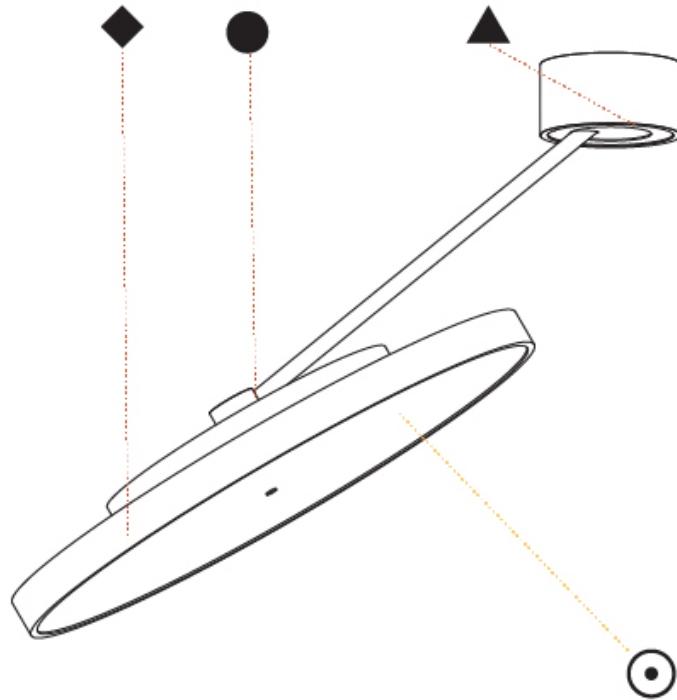

SIGN DIVA DANCER SUSPENSION

A300041-

PROJECT
TYPE
SPECIFIER
QUANTITY
DATE

A