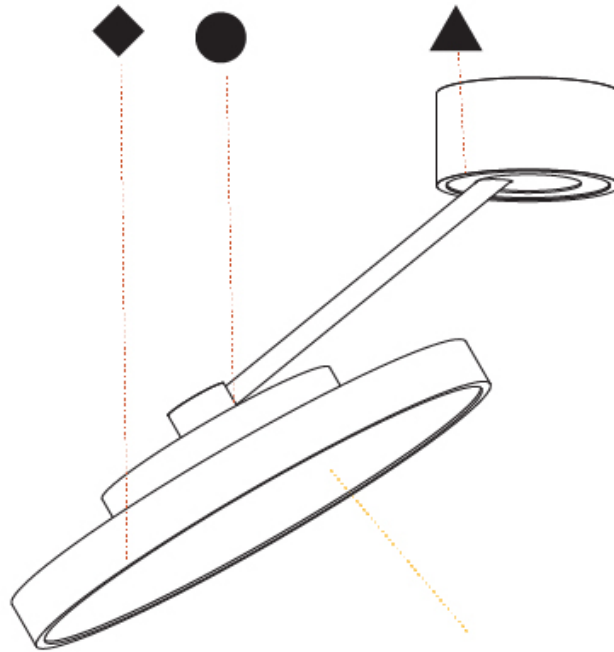

SIGN DIVA DANCER KORONA SUSPENSION

A300045-

PROJECT	_____
TYPE	_____
SPECIFIER	_____
QUANTITY	_____
DATE	_____

A