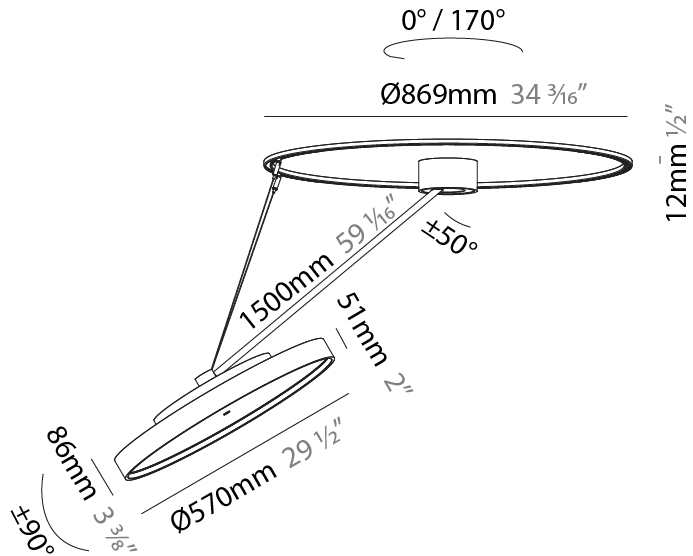

GENERAL

Series: Sign Diva Dancer
Subseries: Sign Diva Dancer Korona
Brand: Prolicht
Division: Architectural
Mounting Type: Suspension
Mounting Location: Ceiling
Subcategory: Pendant

PHYSICAL

Shape: Round
Diameter (mm): 570
Diameter (in): 22 ⁷/₁₆
Height (mm): 1620
Height (in): 63 ³/₄
Light Distribution: Adjustable / Direct
Weight (kg): 4.5
Weight (lbs): 9.9
Diffuser: PMMA - Opal / Micro-Prism / Sparkling Secret / Vintage Industrial
Fixture Finish: SSR / BKV / CWI / CRY / HAB / UFT / ITA / RUA / FTG / MYG / LOD / PUS / FRO / FUP / KIA / POP / BLS / SPG / MEY / GOH / GUM / CHC / COM / ABZ / JAG / OBR / MOS / ROR
Fixture Material: Extruded Aluminum / Steel

ELECTRICAL

Lamp Type: LED (Zhaga Standard)
Input Wattage (W): 58.3
Total Output Wattage (W): 46.9
Dimming: Tri-Mode (Non-Dimming and Phase Dimming (120Vac only) and 0-10V Dimming)
Driver Included: Yes
Driver Location: Integrated
Driver Type: Constant Current - Universal
Driver Class: Class 2
Input Voltage (V): 120 - 277
Constant Current (MA): 350

LED

Color Temperature (°K): 2700 / 3000 / 4000
Max. Delivered Lumen (lm): 5060 / 6320 / 6580
CRI: >90 CRI
Lamp Life (hrs): 50000

OPTICAL

Adjustability: Rotational Canopy 170°; Tilting Canopy ±50°; Tilting Head ±90°

RATINGS AND CERTIFICATIONS

Certified By: Certified for North American Standards
IP rating: IP20