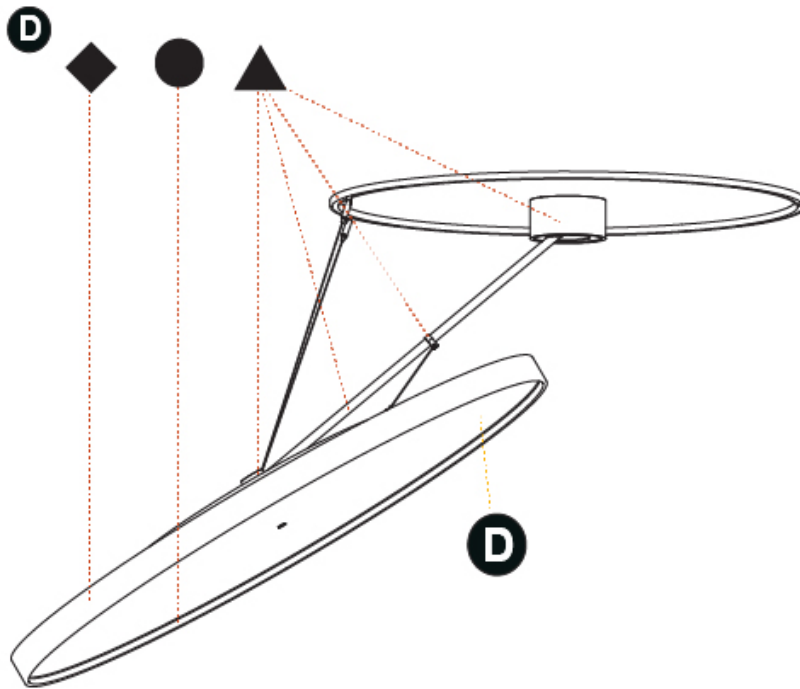

SIGN DIVA DANCER KORONA SUSPENSION

A30883-

PROJECT

TYPE

SPECIFIER

QUANTITY

DATE