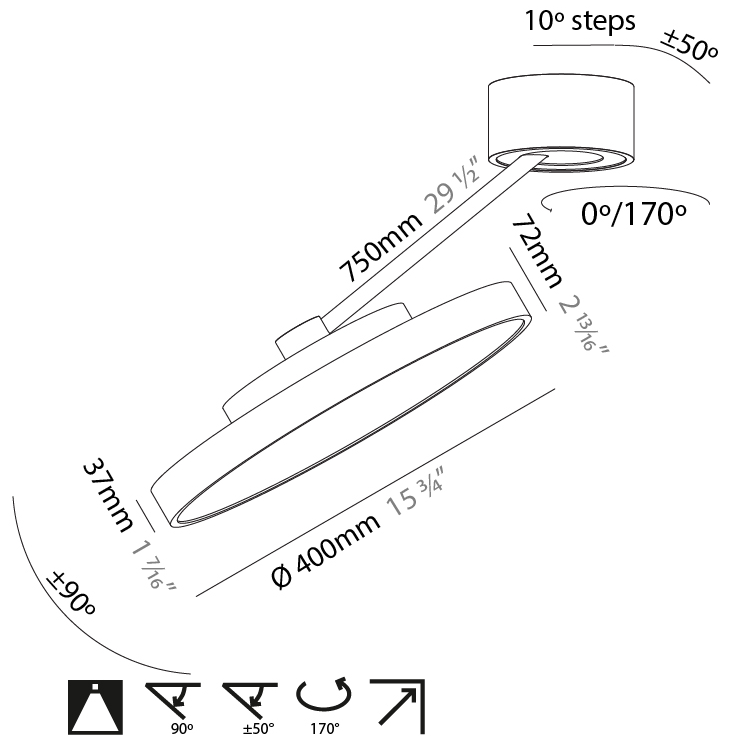

PHYSICAL

Shape: Round
Diameter (mm): 400
Diameter (in): 15 3/4
Height (mm): 72
Height (in): 2 13/16
Max. Overall Height (mm): 870
Max. Overall Height (in): 34 1/4
Extension (mm): 750
Extension (in): 29 1/2
Light Distribution: Adjustable / Direct
Weight (kg): 3.140
Weight (lbs): 6.922
Diffuser: PMMA - Opal / Micro-Prism / Sparkling Secret / Vintage Industrial
Fixture Finish: SSR / BKV / CWI / CRY / HAB / UFT / ITA / RUA / FTG / MYG / LOD / PUS / FRO / FUP / KIA / POP / BLS / SPG / MEY / GOH / GUM / CHC / COM / ABZ / JAG / OBR / MOS / ROR
Fixture Material: Extruded Aluminum / Steel

ELECTRICAL

Lamp Type: LED (Zhaga Standard)
Input Wattage (W): 17
Total Output Wattage (W): 16
Dimming: Tri-Mode (Non-Dimming and Phase Dimming (120Vac only) and 0-10V Dimming)
Driver Included: Yes
Driver Location: Integrated
Driver Type: Constant Current - Universal
Driver Class: Class 2
Input Voltage (V): 120 - 277
Constant Current (MA): 500

LED

Color Temperature (°K): 2700 / 3000 / 3500 / 4000
Max. Delivered Lumen (lm): 1807 / 1943 / 1951 / 1991
Nominal Lumen (lm): 2250 / 2420 / 2430 / 2480
CRI: >90 CRI
Lamp Life (hrs): 50000

OPTICAL

Adjustability: Rotational Canopy 170°; Tilting Canopy ±50°; Tilting Head ±90°

RATINGS AND CERTIFICATIONS

Certified By: Certified for North American Standards
IP rating: IP20