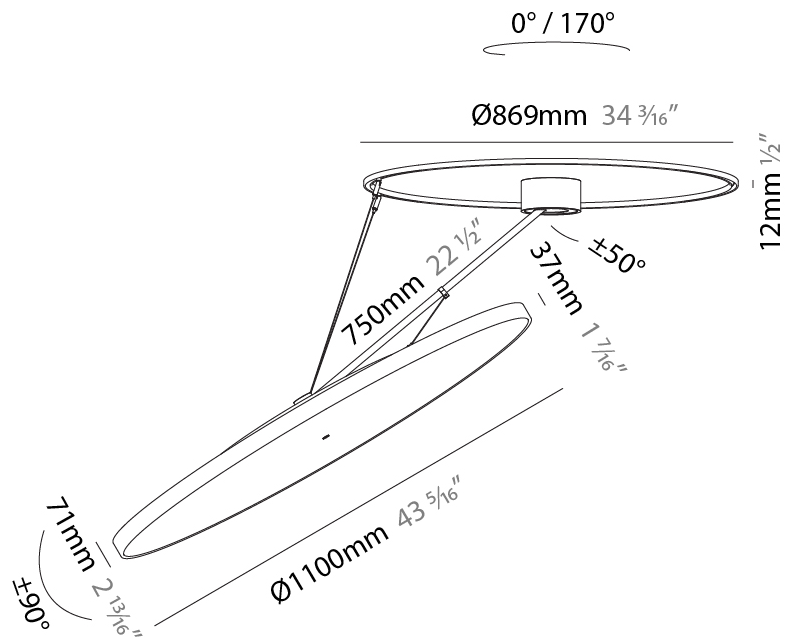

GENERAL

Series: Sign Diva Dancer
Subseries: Sign Diva Dancer
Brand: Prolicht
Division: Architectural
Mounting Type: Suspension
Mounting Location: Ceiling
Subcategory: Pendant

PHYSICAL

Shape: Round
Diameter (mm): 1100
Diameter (in): 43 ⁷/₁₆
Height (mm): 870
Height (in): 34 ¹/₄
Light Distribution: Adjustable / Direct
Weight (kg): 15.8
Weight (lbs): 34.76
Diffuser: PMMA - Opal / Micro-Prism / Sparkling Secret / Vintage Industrial
Fixture Finish: SSR / BKV / CWI / CRY / HAB / UFT / ITA / RUA / FTG / MYG / LOD / PUS / FRO / FUP / KIA / POP / BLS / SPG / MEY / GOH / GUM / CHC / COM / ABZ / JAG / OBR / MOS / ROR
Fixture Material: Extruded Aluminum / Steel

ELECTRICAL

Lamp Type: LED (Zhaga Standard)
Input Wattage (W): 169.4
Total Output Wattage (W): 135
Dimming: Tri-Mode (Non-Dimming and Phase Dimming (120Vac only) and 0-10V Dimming)
Driver Included: Yes
Driver Location: Integrated
Driver Type: Constant Current - Universal
Driver Class: Class 2
Input Voltage (V): 120 - 277
Constant Current (MA): 600

LED

Color Temperature (°K): 3000 / 3500 / 4000
Max. Delivered Lumen (lm): 19520 / 19933 / 20340
CRI: >90 CRI
Lamp Life (hrs): 50000

OPTICAL

Adjustability: Rotational Canopy 170°; Tilting Canopy ±50°; Tilting Head ±90°

RATINGS AND CERTIFICATIONS

Certified By: Certified for North American Standards
IP rating: IP20