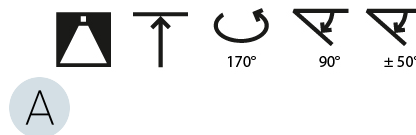

GENERAL

Series: Sign Diva Dancer
Subseries: Sign Diva Dancer
Brand: Prolicht
Division: Architectural
Mounting Type: Suspension
Mounting Location: Ceiling
Subcategory: Pendant

PHYSICAL

Shape: Round
Diameter (mm): 400
Diameter (in): 15 3/4
Height (mm): 1620
Height (in): 63 3/4
Light Distribution: Adjustable / Direct
Weight (kg): 4.5
Weight (lbs): 9.9
Diffuser: PMMA - Opal / Micro-Prism / Sparkling Secret / Vintage Industrial
Fixture Finish: SSR / BKV / CWI / CRY / HAB / UFT / ITA / RUA / FTG / MYG / LOD / PUS / FRO / FUP / KIA / POP / BLS / SPG / MEY / GOH / GUM / CHC / COM / ABZ / JAG / OBR / MOS / ROR
Fixture Material: Extruded Aluminum / Steel

ELECTRICAL

Lamp Type: LED (Zhaga Standard)
Input Wattage (W): 19.8
Total Output Wattage (W): 18
Dimming: Tri-Mode (Non-Dimming and Phase Dimming (120Vac only) and 0-10V Dimming)
Driver Included: Yes
Driver Location: Integrated
Driver Type: Constant Current - Universal
Driver Class: Class 2
Input Voltage (V): 120 - 277
Constant Current (MA): 500

LED

Color Temperature (°K): 2700 / 3000 / 3500 / 4000
Max. Delivered Lumen (lm): 1807 / 1943 / 1951 / 1991
Nominal Lumen (lm): 2250 / 2420 / 2430 / 2480
CRI: >90 CRI
Lamp Life (hrs): 50000

OPTICAL

Adjustability: Rotational Canopy 170°; Tilting Canopy ±50°; Tilting Head ±90°

RATINGS AND CERTIFICATIONS

Certified By: Certified for North American Standards
IP rating: IP20