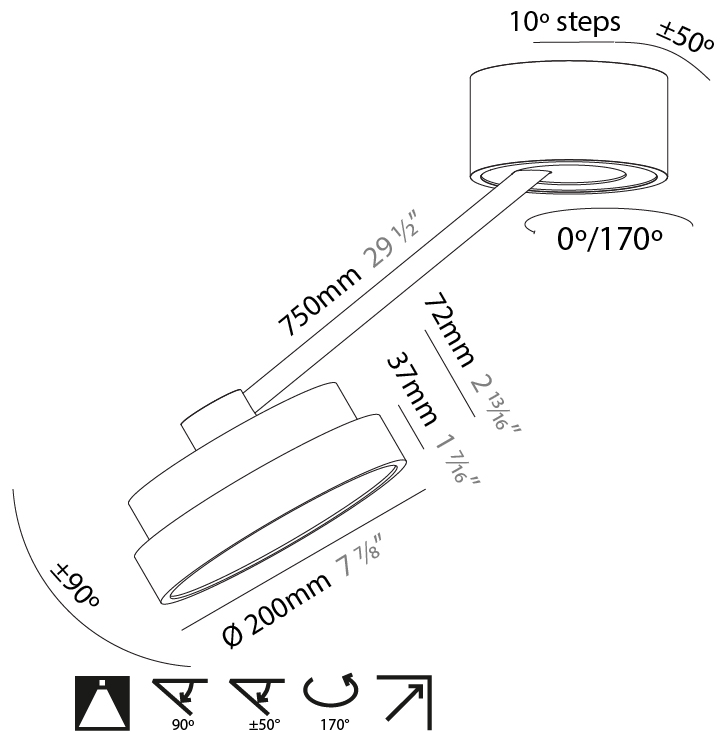

GENERAL

Series: Sign Diva Dancer
Subseries: Sign Diva Dancer Korona
Brand: Prolicht
Division: Architectural
Mounting Type: Suspension
Mounting Location: Ceiling
Subcategory: Pendant

PHYSICAL

Shape: Round
Diameter (mm): 200
Diameter (in): 7 7/8
Height (mm): 870
Depth (mm): 86
Height (in): 34 1/4
Depth (in): 3 3/8
Light Distribution: Adjustable / Direct
Weight (kg): 2.09
Weight (lbs): 4.607

Diffuser: PMMA - Opal / Micro-Prism / Sparkling Secret / Vintage Industrial

Fixture Finish: SSR / BKV / CWI / CRY / HAB / UFT / ITA / RUA / FTG / MYG / LOD / PUS / FRO / FUP / KIA / POP / BLS / SPG / MEY / GOH / GUM / CHC / COM / ABZ / JAG / OBR / MOS / ROR

Fixture Material: Extruded Aluminum / Steel

ELECTRICAL

Lamp Type: LED (Zhaga Standard)
Input Wattage (W): 11
Total Output Wattage (W): 10
Dimming: Tri-Mode (Non-Dimming and Phase Dimming (120Vac only) and 0-10V Dimming)
Driver Included: Yes
Driver Location: Integrated
Driver Type: Constant Current - Universal
Driver Class: Class 2
Input Voltage (V): 120 - 277
Constant Current (MA): 350

LED

Color Temperature (*K): 2700 / 3000 / 3500 / 4000
Max. Delivered Lumen (lm): 860 / 1080 / 1088 / 1110
CRI: >90 CRI
Lamp Life (hrs): 50000

OPTICAL

Adjustability: Rotational Canopy 170°; Tilting Canopy ±50°; Tilting Head ±90°

RATINGS AND CERTIFICATIONS

Certified By: Certified for North American Standards
IP rating: IP20