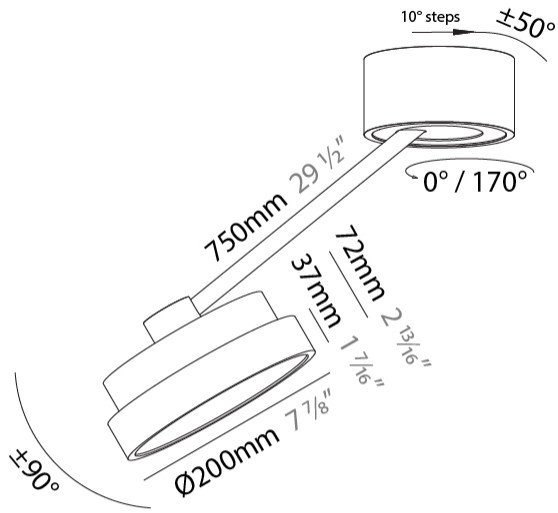

GENERAL

Series: Sign Diva Dancer
Subseries: Sign Diva Dancer
Brand: Prolicht
Division: Architectural
Mounting Type: Suspension
Mounting Location: Ceiling
Subcategory: Pendant

PHYSICAL

Shape: Round
Diameter (mm): 200
Diameter (in): 7 7/8
Height (mm): 72
Height (in): 2 13/16
Max. Overall Height (mm): 870
Max. Overall Height (in): 34 1/4
Extension (mm): 750
Extension (in): 29 1/2
Light Distribution: Adjustable / Direct
Weight (kg): 1.999
Weight (lbs): 4.407
Diffuser: PMMA - Opal / Micro-Prism / Sparkling Secret / Vintage Industrial
Fixture Finish: SSR / BKV / CWI / CRY / HAB / UFT / ITA / RUA / FTG / MYG / LOD / PUS / FRO / FUP / KIA / POP / BLS / SPG / MEY / GOH / GUM / CHC / COM / ABZ / JAG / OBR / MOS / ROR
Fixture Material: Extruded Aluminum / Steel

ELECTRICAL

Lamp Type: LED (Zhaga Standard)
Input Wattage (W): 10
Dimming: Tri-Mode (Non-Dimming and Phase Dimming (120Vac only) and 0-10V Dimming)
Driver Included: Yes
Driver Location: Integrated
Driver Type: Constant Current - Universal
Driver Class: Class 2
Input Voltage (V): 120 - 277
Constant Current (MA): 350

LED

Color Temperature (*K): 2700 / 3000 / 3500 / 4000
Max. Delivered Lumen (lm): 776 / 830 / 837 / 854
Nominal Lumen (lm): 1280 / 1370 / 1382 / 1410
CRI: >90 CRI
Lamp Life (hrs): 50000

OPTICAL

Adjustability: Rotational Canopy 170°; Tilting Canopy ±50°; Tilting Head ±90°

RATINGS AND CERTIFICATIONS

Certified By: Certified for North American Standards
IP rating: IP20