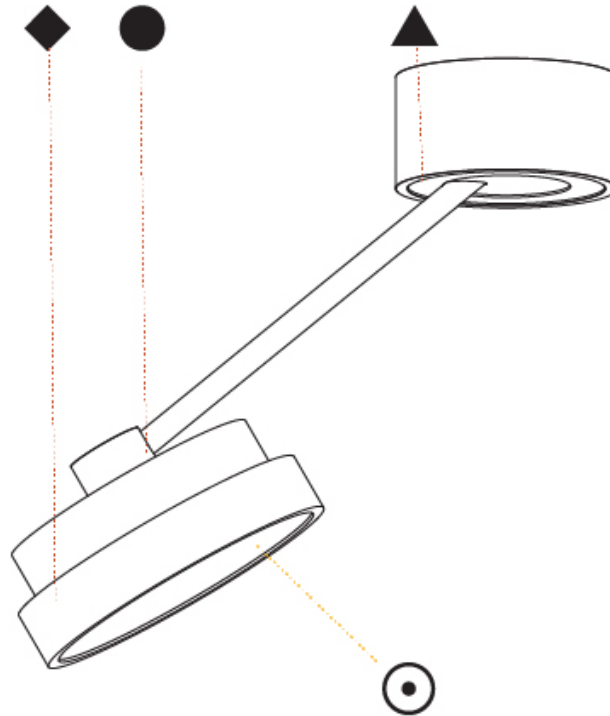

SIGN DIVA DANCER KORONA SUSPENSION

A300043-

PROJECT

TYPE

SPECIFIER

QUANTITY

DATE

A