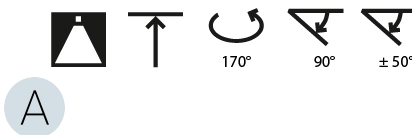

GENERAL

Series: Sign Diva Dancer
Subseries: Sign Diva Dancer Korona
Brand: Prolicht
Division: Architectural
Mounting Type: Suspension
Mounting Location: Ceiling
Subcategory: Pendant

PHYSICAL

Shape: Round
Diameter (mm): 570
Diameter (in): 22 ⁷/₁₆
Height (mm): 1620
Height (in): 63 ³/₄
Light Distribution: Adjustable / Direct
Weight (kg): 4.5
Weight (lbs): 9.9
Diffuser: PMMA - Opal / Micro-Prism / Sparkling Secret / Vintage Industrial
Fixture Finish: SSR / BKV / CWI / CRY / HAB / UFT / ITA / RUA / FTG / MYG / LOD / PUS / FRO / FUP / KIA / POP / BLS / SPG / MEY / GOH / GUM / CHC / COM / ABZ / JAG / OBR / MOS / ROR
Fixture Material: Extruded Aluminum / Steel

ELECTRICAL

Lamp Type: LED (Zhaga Standard)
Input Wattage (W): 58.3
Total Output Wattage (W): 46.9
Dimming: Tri-Mode (Non-Dimming and Phase Dimming (120Vac only) and 0-10V Dimming)
Driver Included: Yes
Driver Location: Integrated
Driver Type: Constant Current - Universal
Driver Class: Class 2
Input Voltage (V): 120 - 277
Constant Current (MA): 350

LED

Color Temperature (°K): 2700 / 3000 / 4000
Max. Delivered Lumen (lm): 5060 / 6320 / 6580
CRI: >90 CRI
Lamp Life (hrs): 50000

OPTICAL

Adjustability: Rotational Canopy 170°; Tilting Canopy ±50°; Tilting Head ±90°

RATINGS AND CERTIFICATIONS

Certified By: Certified for North American Standards
IP rating: IP20