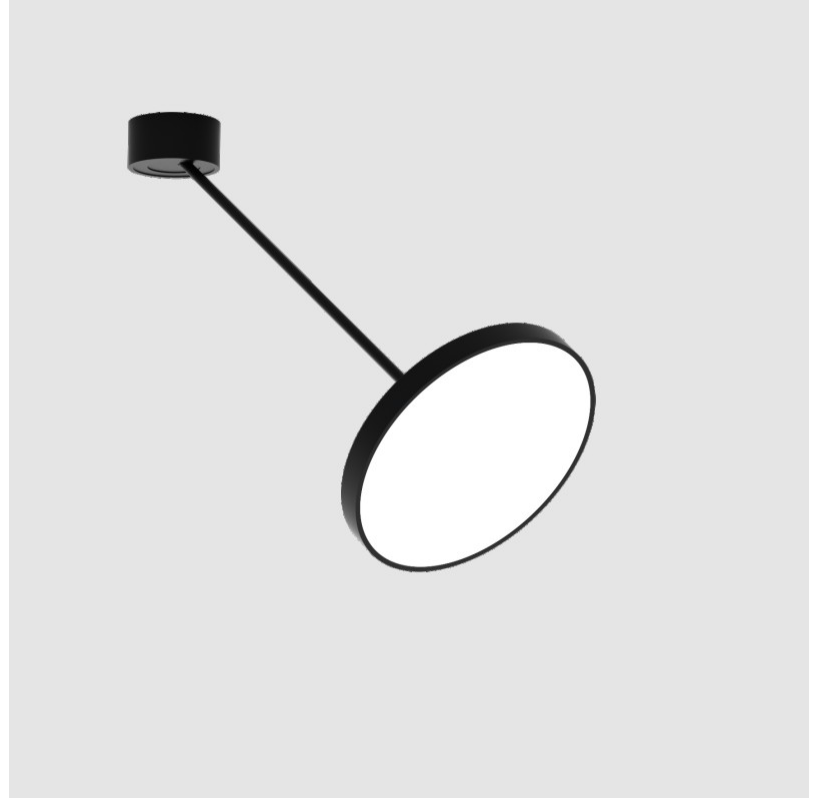

PHYSICAL

Shape: Round
Diameter (mm): 400
Diameter (in): 15 3/4
Height (mm): 72
Height (in): 2 13/16
Max. Overall Height (mm): 870
Max. Overall Height (in): 34 1/4
Extension (mm): 750
Extension (in): 29 1/2
Light Distribution: Adjustable / Direct
Weight (kg): 3.140
Weight (lbs): 6.922
Diffuser: PMMA - Opal / Micro-Prism / Sparkling Secret / Vintage Industrial
Fixture Finish: SSR / BKV / CWI / CRY / HAB / UFT / ITA / RUA / FTG / MYG / LOD / PUS / FRO / FUP / KIA / POP / BLS / SPG / MEY / GOH / GUM / CHC / COM / ABZ / JAG / OBR / MOS / ROR
Fixture Material: Extruded Aluminum / Steel

ELECTRICAL

Lamp Type: LED (Zhaga Standard)
Input Wattage (W): 17
Total Output Wattage (W): 16
Dimming: Tri-Mode (Non-Dimming and Phase Dimming (120Vac only) and 0-10V Dimming)
Driver Included: Yes
Driver Location: Integrated
Driver Type: Constant Current - Universal
Driver Class: Class 2
Input Voltage (V): 120 - 277
Constant Current (MA): 500

LED

Color Temperature (°K): 2700 / 3000 / 3500 / 4000
Max. Delivered Lumen (lm): 1807 / 1943 / 1951 / 1991
Nominal Lumen (lm): 2250 / 2420 / 2430 / 2480
CRI: >90 CRI
Lamp Life (hrs): 50000

OPTICAL

Adjustability: Rotational Canopy 170°; Tilting Canopy ±50°; Tilting Head ±90°

RATINGS AND CERTIFICATIONS

Certified By: Certified for North American Standards
IP rating: IP20